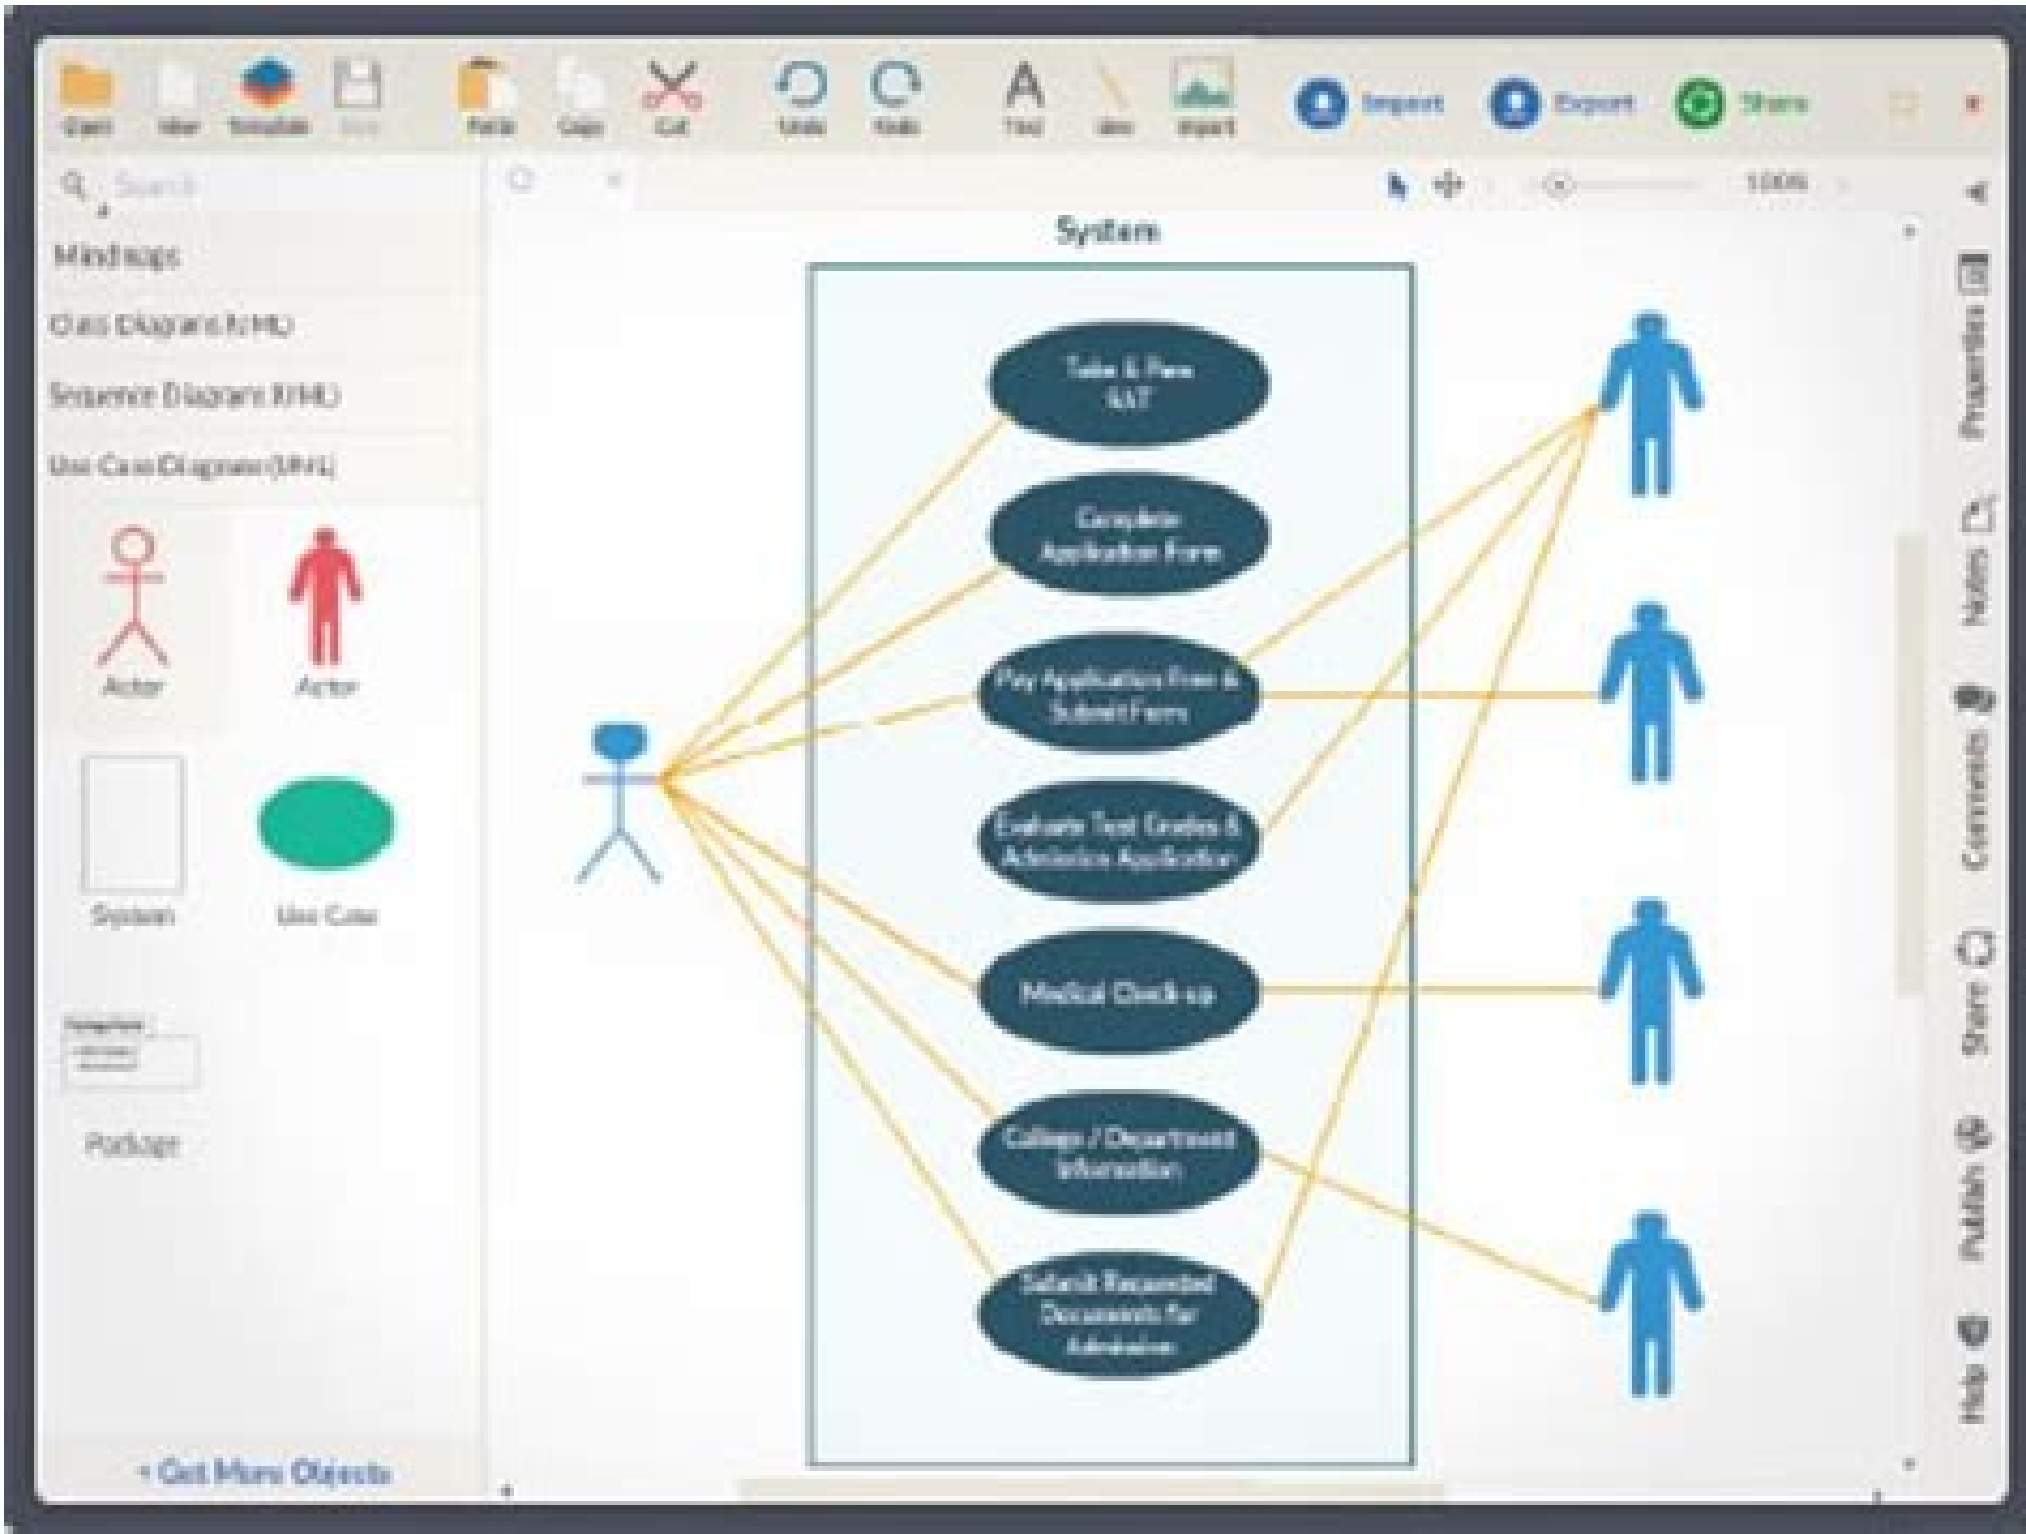

Draw.io templates diagram

Sequence diagram template draw.io. Activity diagram template draw.io. Er diagram template draw.io. Draw.io class diagram template. Draw.io network diagram templates. Use case diagram template draw.io. Draw.io architecture diagram template. Draw.io data flow diagram template.