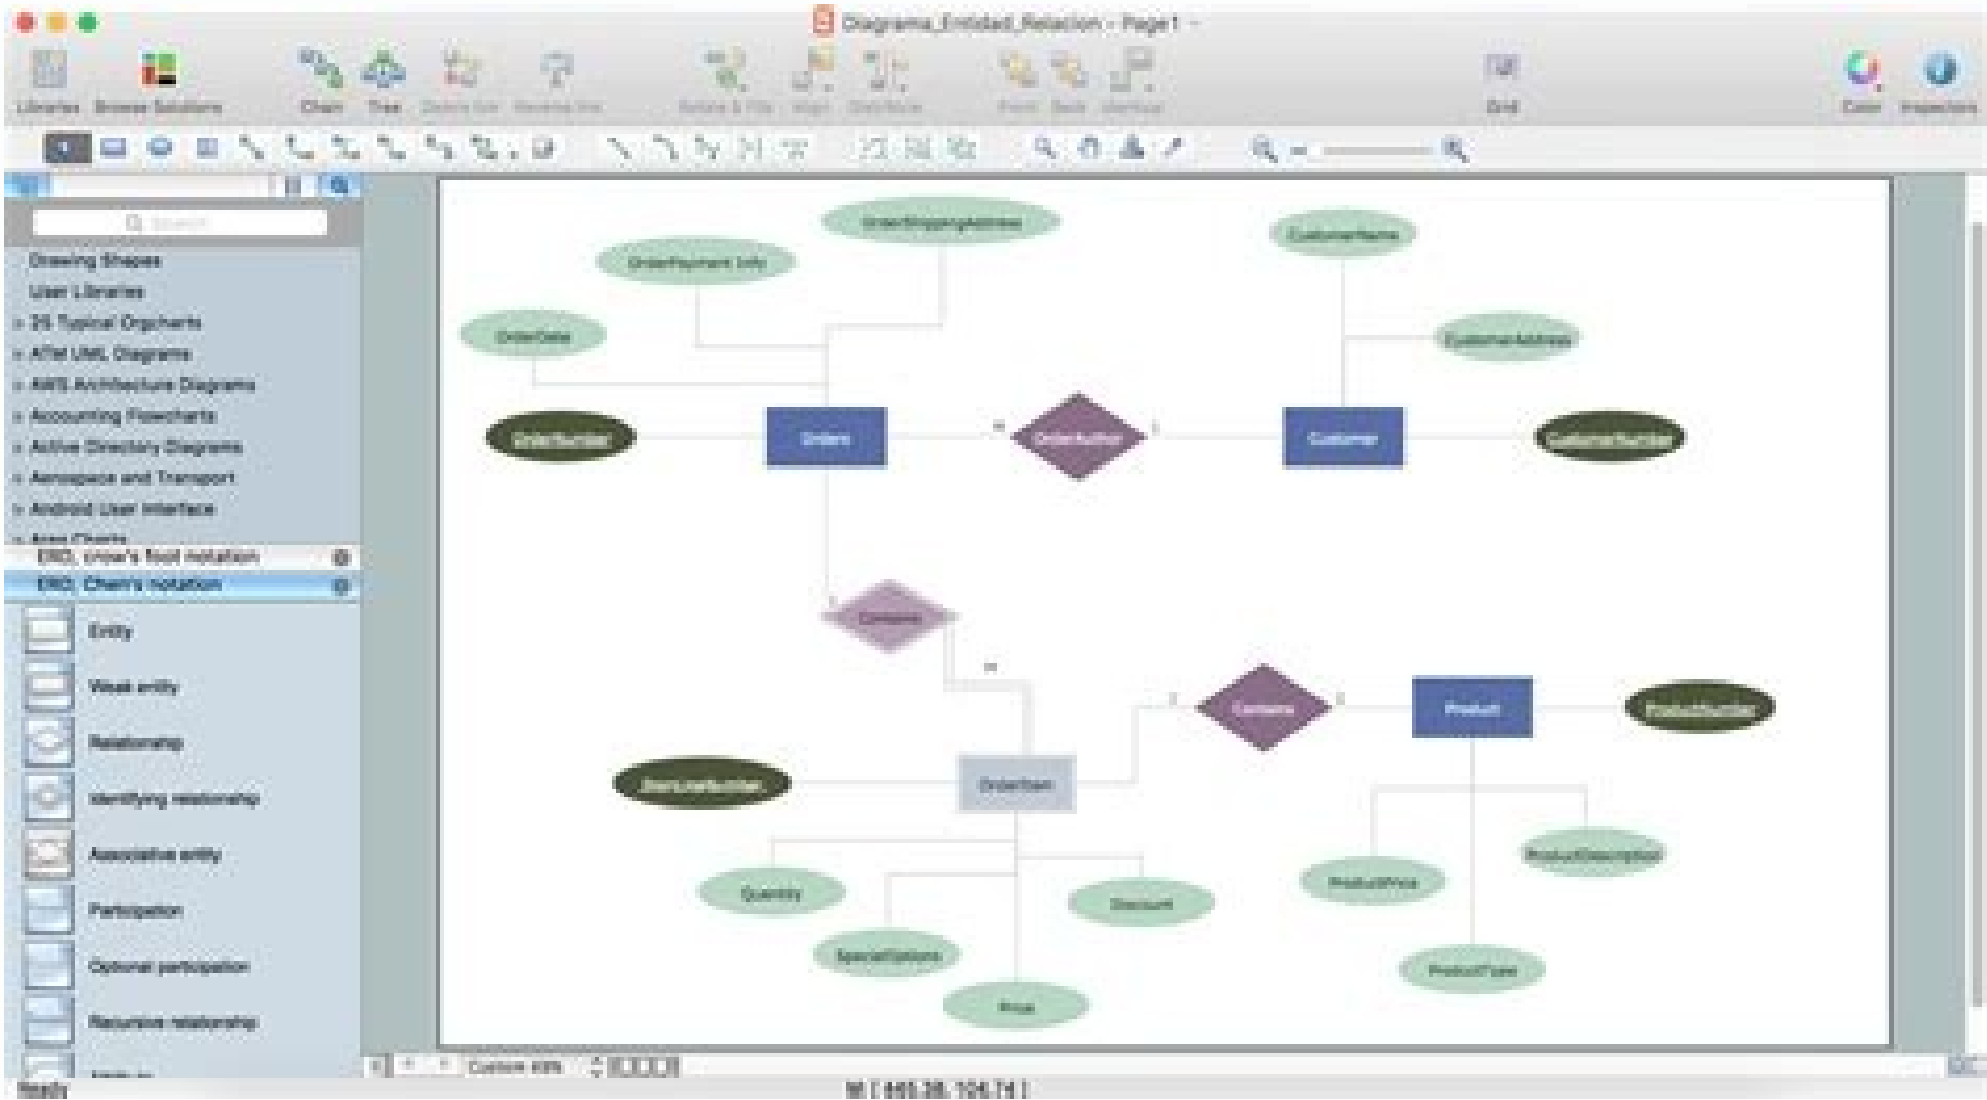

Draw.io templates diagram

Sequence diagram template draw.io. Activity diagram template draw.io. Er diagram template draw.io. Draw.io class diagram template. Draw.io network diagram templates. Use case diagram template draw.io. Draw.io architecture diagram template. Draw.io data flow diagram template.