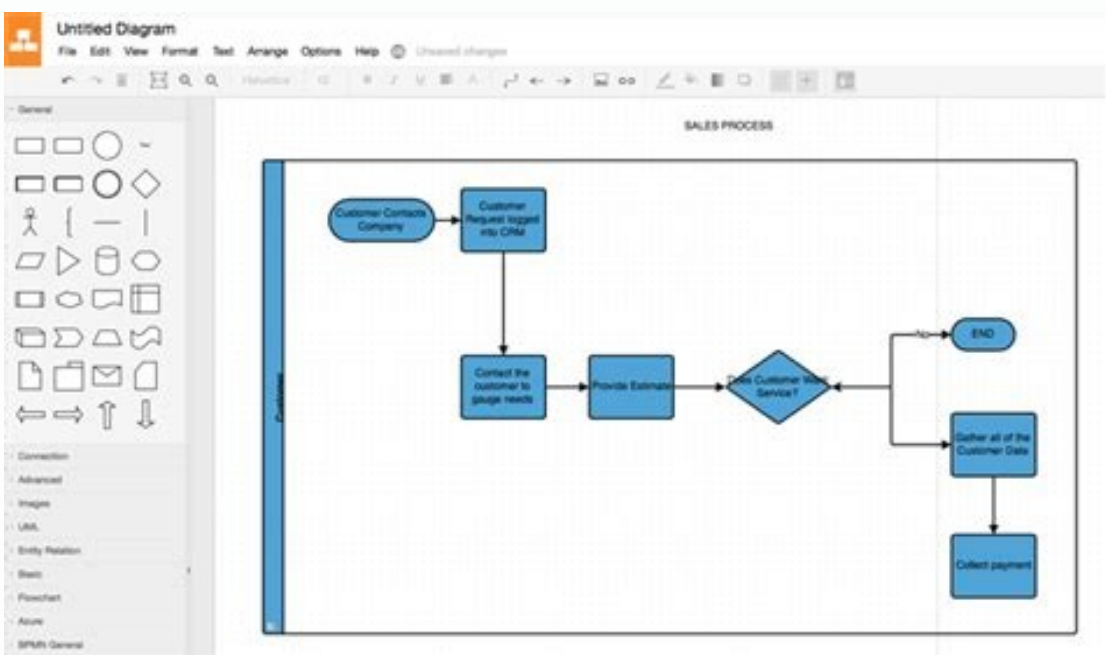

Draw.io templates diagram

Sequence diagram template draw.io. Activity diagram template draw.io. Er diagram template draw.io. Draw.io class diagram template. Draw.io network diagram templates. Use case diagram template draw.io. Draw.io architecture diagram template. Draw.io data flow diagram template.